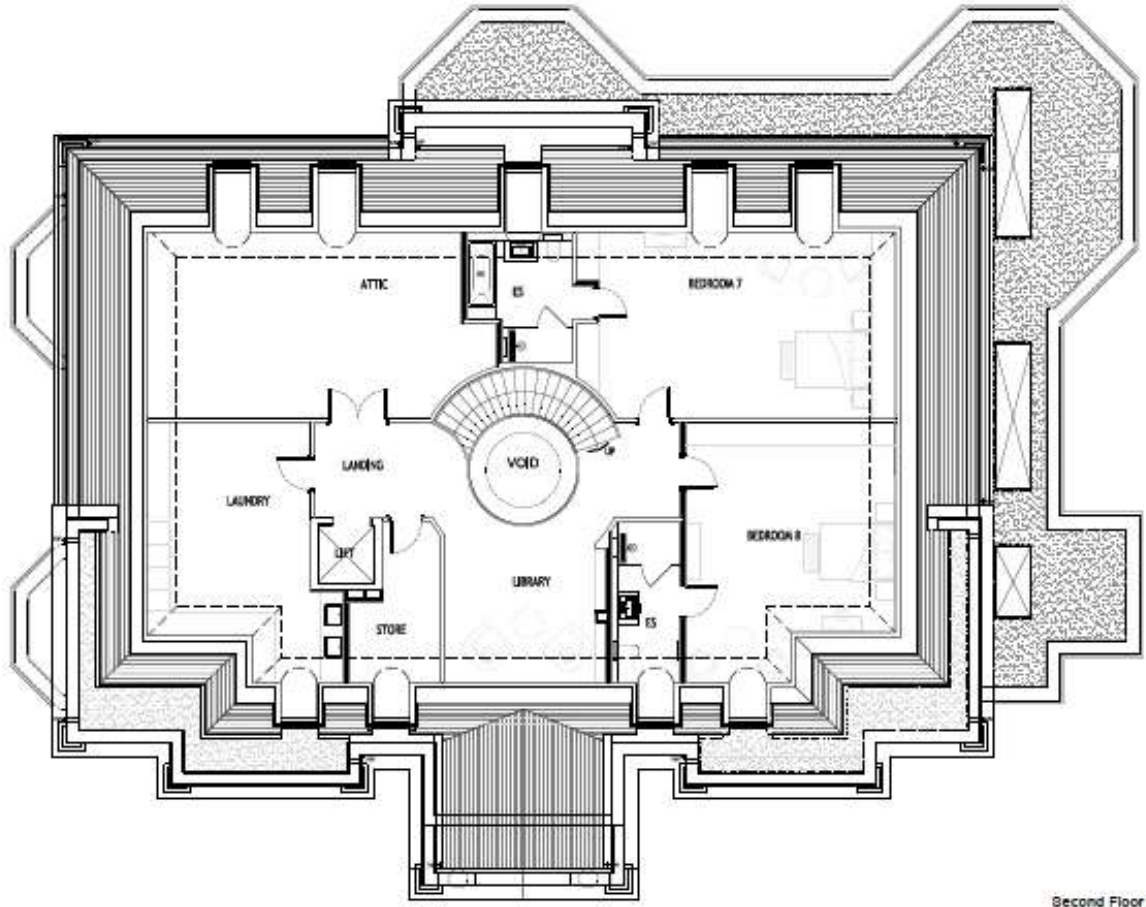

12/15/2014

12/15/2014
Second Floor Plan - GA
Scale 1/100@A3

Second Floor Plan - GA
Scale 1/100@A3

Project	Planning
Client	Air and Sea Karate
Project Name	Woods House
Phase	Second Floor Plan
Scale	1/100
Drawn by	12/15/2014
Checked by	